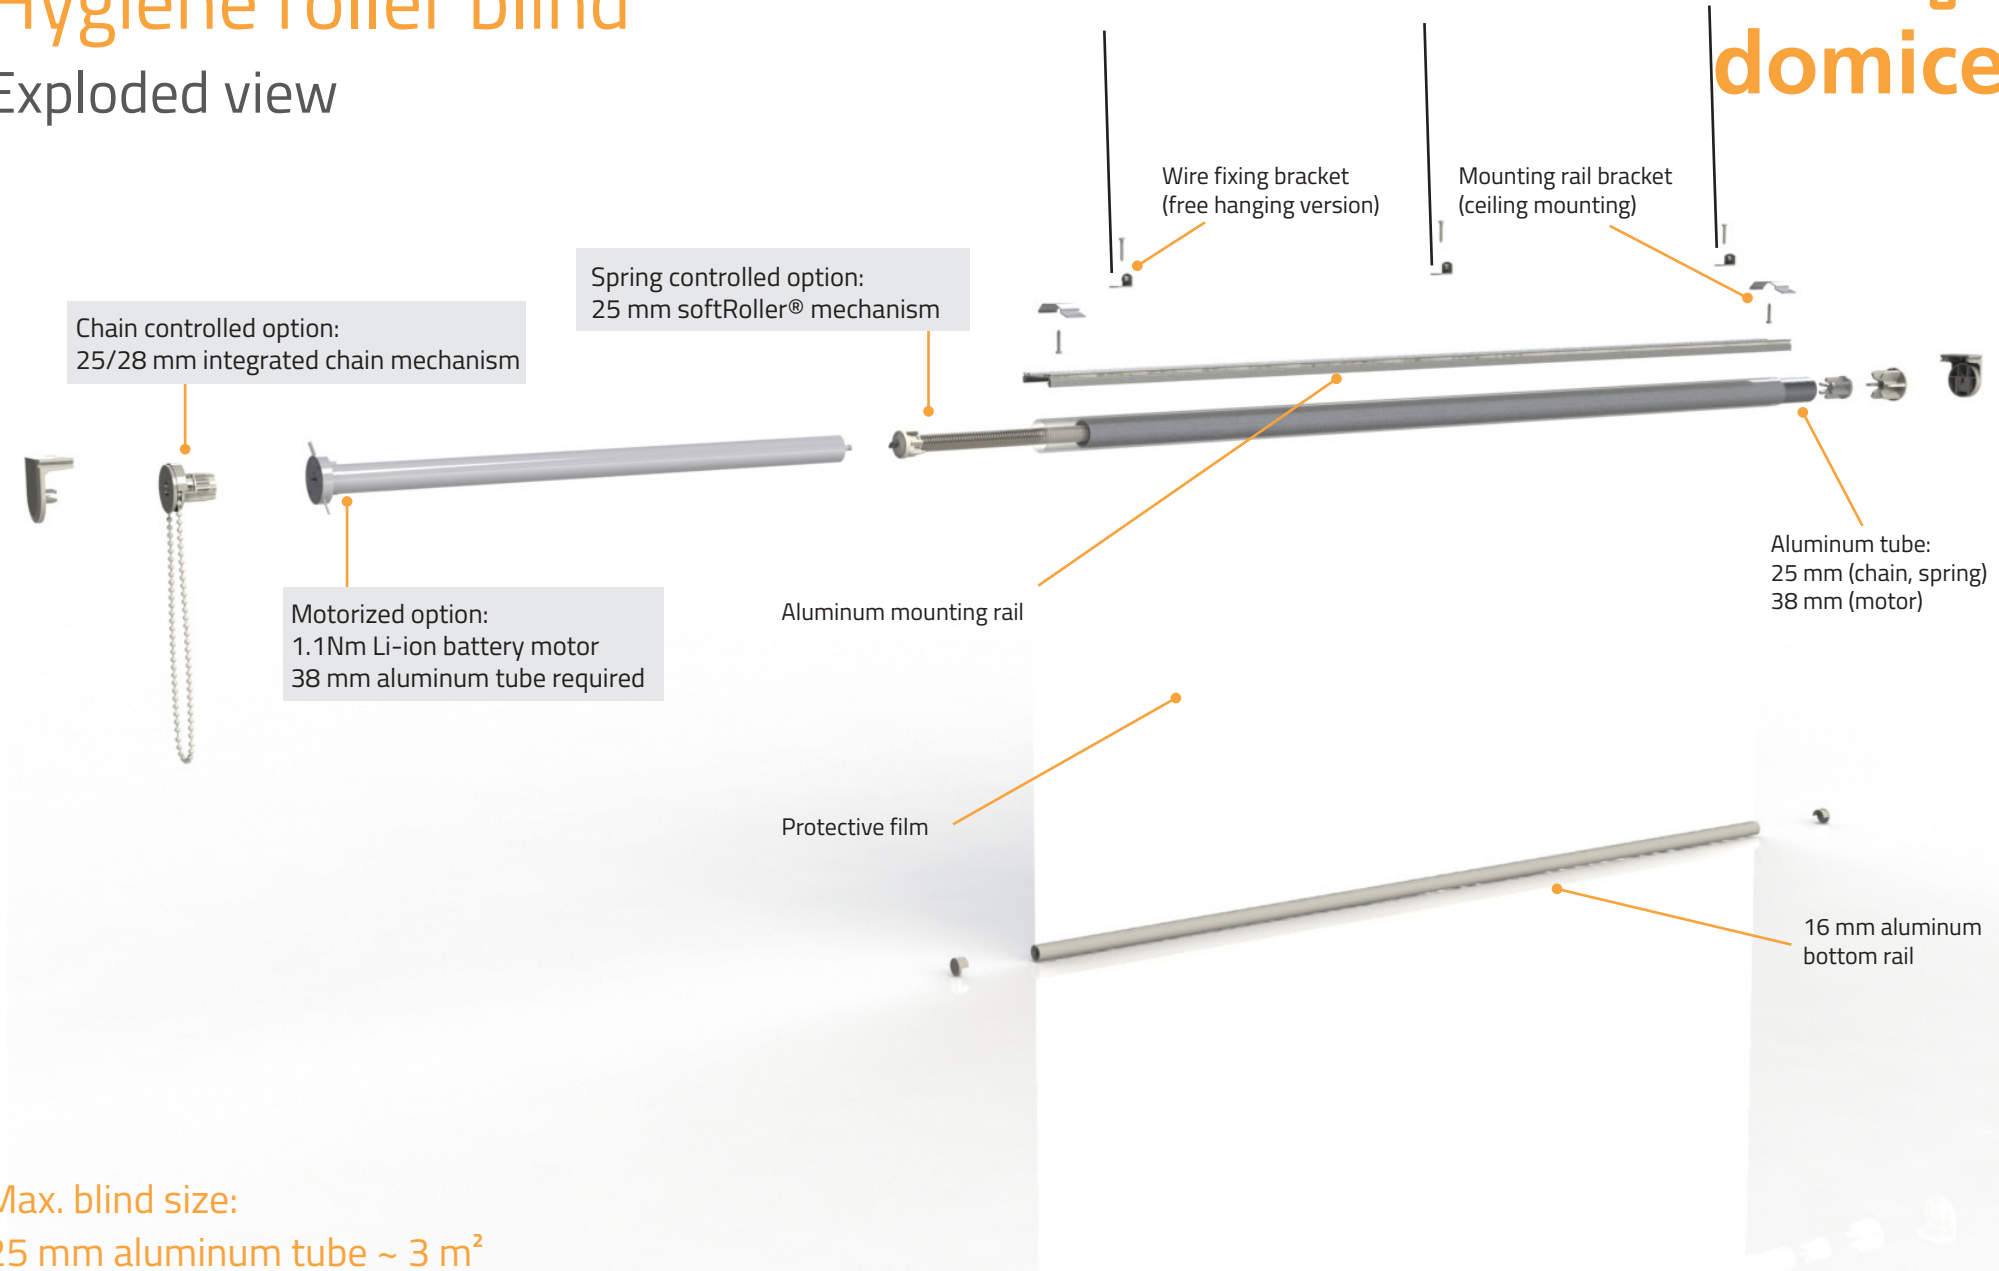

# Hygiene roller blind

## Exploded view

Max. blind size:

25 mm aluminum tube ~ 3 m<sup>2</sup>

38 mm aluminum tube ~ 4,2 m<sup>2</sup>