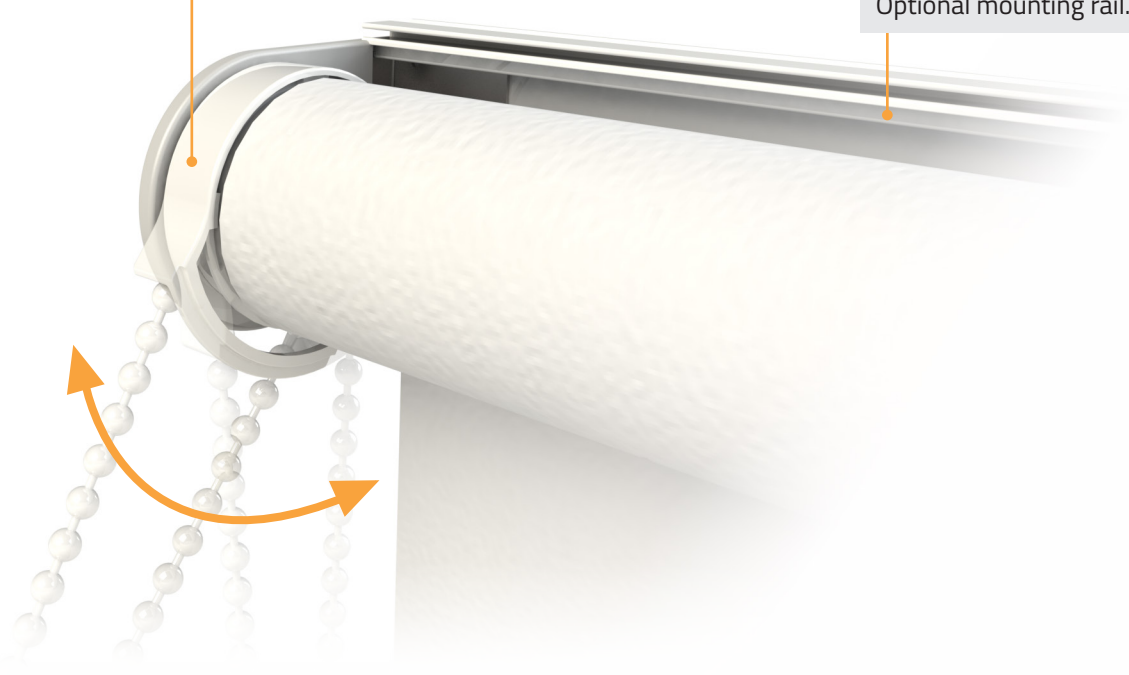

domicet

flexSet

Chain mechanisms made in Finland & new slim design
metal brackets + covers

Integrated chain mechanism with removable swinging cover.

Optional mounting rail.

flexSet content

Integrated chain mechanisms 25/28 mm and 36/38 mm.

New rigid metal brackets in two sizes.

4.5 x 6 mm ball chain.

New swinging chain cover and slim bracket covers - available in many colors.