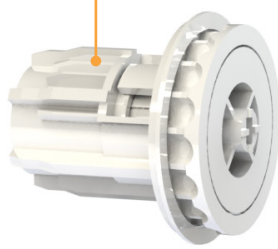

domicet

flexSet

Chain mechanisms made in Finland & new slim design
metal brackets + covers

Integrated chain mechanism with removable swinging cover.

Optional mounting rail.

flexSet content

Integrated chain mechanisms 25/28 mm and 36/38 mm.

New rigid metal brackets in two sizes.

4.5 x 6 mm ball chain.

New swinging chain cover and slim bracket covers - available in many colors.