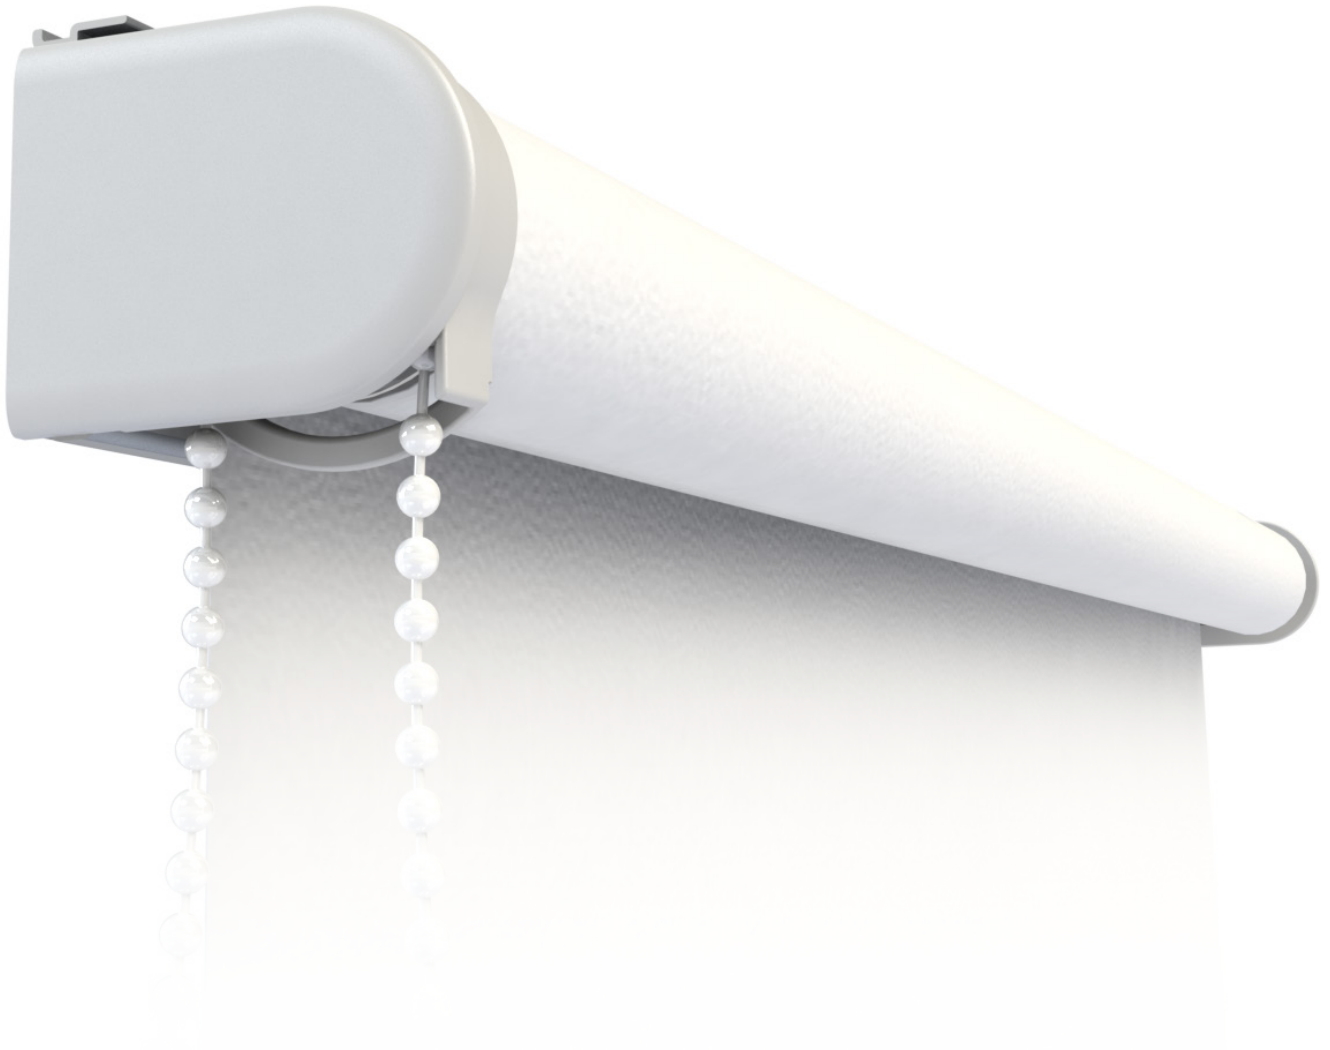

domicet

flexSet

Chain mechanisms made in Finland & new slim design
metal brackets + covers

Integrated chain mechanism with removable swinging cover.

Optional mounting rail.

flexSet content

Integrated chain mechanisms 25/28 mm and 36/38 mm.

New rigid metal brackets in two sizes.

4.5 x 6 mm ball chain.

New swinging chain cover and slim bracket covers - available in many colors.