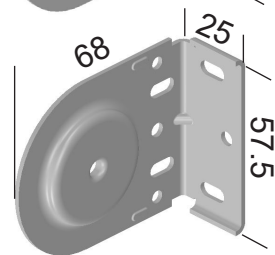

softRoller® spring mechanisms with integrated speed reducer

	Code Koodi Artikelnummer	Packing Pakkaus Verpackung	Description Tuotekuvaus Beschreibung
	522 17 160085	100 pcs	softRoller® spring mechanism with integrated speed reducer
	522 20 160085	100 pcs	softRoller® jousimekanismi jarrulla
	522 25 300125	100 pcs	softRoller® Federmechanik mit Bremse
	522 28 250125	100 pcs	With stop function/ Rullaverhojouset /Mit Stoppfunktion
	522 32 300125	100 pcs	softRoller® Spring mechanism w. integrated speed reducer, 17mm
	523 17 160085	100 pcs	softRoller® Spring mechanism w. integrated speed reducer, 20mm
	523 20 160085	100 pcs	softRoller® Spring mechanism w. integrated speed reducer, 20mm
	523 25 300125	100 pcs	softRoller® Spring mechanism w. integrated speed reducer, 25mm
	523 28 250125	100 pcs	softRoller® Spring mechanism w. integrated speed reducer, 28mm
	523 32 300125	100 pcs	softRoller® Spring mechanism w. integrated speed reducer, 32mm
	523 38 300125	100 pcs	softRoller® Spring mechanism w. integrated speed reducer, 38mm
	524 017 010	100 pcs	softRoller® Limiter 17mm/ Rajoitin 17mm/ Limiter 17mm
	524 020 010	100 pcs	softRoller® Limiter 20mm/ Rajoitin 20mm/ Limiter 20mm
	524 025 010	100 pcs	softRoller® Limiter 25mm/ Rajoitin 25mm/ Limiter 25mm
	524 028 010	100 pcs	softRoller® Limiter 28mm/ Rajoitin 28mm/ Limiter 28mm

531 36 010	250 pcs	Bracket, spring, big, white/ Kannake, jousi, iso, valk./ Träger f. Federmechanik, gross, weiss
-------------------	---------	--

531 36 011	250 pcs	Bracket spring, big, metal/ Kannake, jousi, iso, metalli/ Träger f. Federmechanik, gross, Metall
-------------------	---------	--