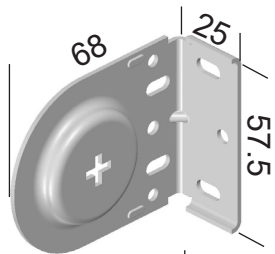

softRoller® components

Brackets/Kannakkeet/Träger

Code Koodi Artikelnummer	Packing Pakkaus Verpackung	Description Tuotekuvaus Beschreibung

531 36 010	250 pcs	Bracket, spring, big, white/ Kannake, jousi, iso, valk./ Träger f. Federmechanik, gross, weiss

531 36 011	250 pcs	Bracket spring, big, metal/ Kannake, jousi, iso, metalli/ Träger f. Federmechanik, gross, Metall